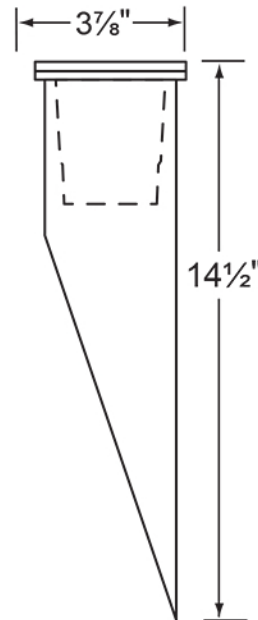

Type: _____

Model: _____

Project: _____

SPECIFICATION SHEET

PRODUCT # : LBE-201-AB

Fixture Specifications:

Housing: Cast Brass fixture mounted with stainless steel retention clips inside PVC sleeve.

Face Plate Finish : AB- Antique Bronze.
Natural toning process. AB finish will vary due to artistic process.

Lens: Clear, tempered and heat resistant flat glass.

Socket: Top grade ceramic bi-pin socket with retention clip.

Lamp: 12V, MR-16 halogen, 50W max.

Gasket: Silicone "O" ring seals faceplate to housing providing weather tight protection.

Wiring: Fixture is prewired with a 3-ft 18-2 SJT-W direct burial cord. Wire connector available seperately.

Mounting: In-ground direct burial or concrete encasement.

Electrical Notes: A remote 12V transformer required.

Warranty: Limited lifetime warranty on brass fixture against manufacturer's defects.

Related Items: