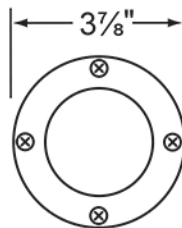

Type: _____

Model: _____

Project: _____

SPECIFICATION SHEET

PRODUCT # : LBE-201-AB

Fixture Specifications:

Housing: Cast Brass fixture mounted with stainless steel retention clips inside PVC sleeve.

Face Plate Finish : AB- Antique Bronze.
Natural toning process. AB finish will vary due to artistic process.

Lens: Clear, tempered and heat resistant flat glass.

Socket: Top grade ceramic bi-pin socket with retention clip.

Lamp: 12V, MR-16 halogen, 50W max.

Gasket: Silicone "O" ring seals faceplate to housing providing weather tight protection.

Wiring: Fixture is prewired with a 3-ft 18-2 SJT-W direct burial cord. Wire connector available seperately.

Mounting: In-ground direct burial or concrete encasement.

Electrical Notes: A remote 12V transformer required.

Warranty: Limited lifetime warranty on brass fixture against manufacturer's defects.