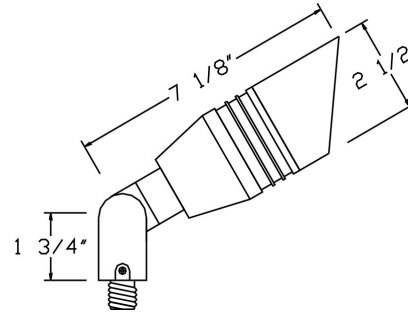

Catalog#: S121
SIG. SERIES MR16 DIRECTIONAL LIGHT

Category Landscape Lighting
Page [G5](#)

Specifications:

Material Cast Aluminum
Voltage 12 Volts
Lamp type MR16 20W Lamp Included, 35W Max.
Lens type Convex Tempered Glass Lens
Socket Premium grade Porcelain socket with Nickel contacts and Teflon-jacketed wire leads
Gasket Sealed with high grade weatherproof Silicone Gasket
Wiring Pre-wired with 24" SPT-1 Cord
Accessories GS-85 PVC Spike
 CO-3 Connector
 Spring-mounted lamp positioned behind lens
Document [Installation Instructions](#)
Certifications