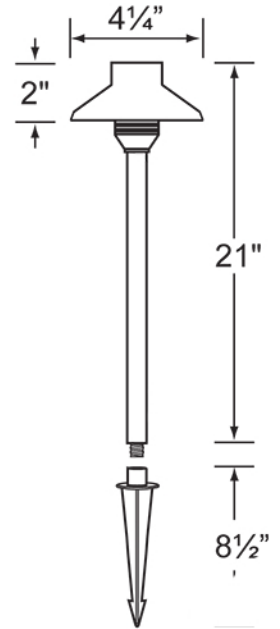

PRODUCT SPECIFICATION SHEET

LBE-650-AB

Specifications:

- Stem & Shade:** Corrosion Resistant Cast Brass.
- Finish:** **AB - Antique Bronze.** AB finish may vary due to toning process.
- Lens:** Clear heat resistant glass.
- Socket:** Ceramic bi-pin socket.
- Lamp:** 20W max halogen 12V G4. LED compatible.
- Wiring:** Prewired with 3-ft of 18-2 direct burial wire. Wire connectors available seperately.
- Gasket:** Silicone o-ring for water tight sealing.
- Mounting Spike:** Injection molded spike included.
- Transformer:** 12V Transformer required.
- Warranty:** 10 year limited warranty on housing against manufacturer's defects.