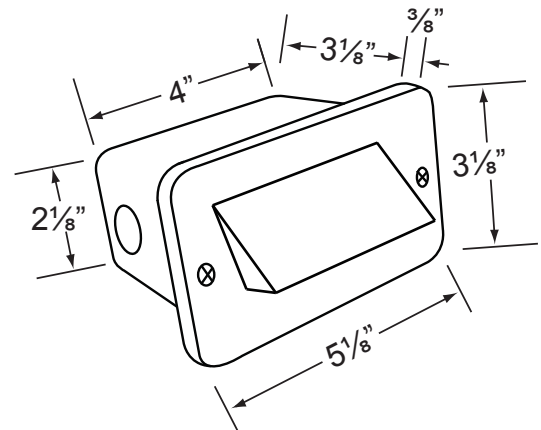

PRODUCT # : CL-364B-AB

•Step Lights

•Cast Brass

Fixture Specifications:

Housing: Corrosion Resistant Cast Brass.
Face Plate: Die cast solid brass, fitted to housing with a silicone gasket.
Finish: **AB- Antique Bronze.** Natural toning process. AB finish will vary due to artistic process.
Lens: Frosted and heat resistant glass.
Socket: S.C. Bayonet socket, attached to aluminum reflector. Halogen socket available.
Lamp: 12V, S.C. Bayonet, 27w max. L-SCB-1141 (18w) standard. LED lamp available in 1W-3000K color temperature. Xenon and halogen lamps available.

Gasket: Silicone gasket, seals face plate to housing. Providing weather tight protection.
Wiring: Fixture is prewired with a 3-ft 18-2 SPT1-W direct burial cord. Wire connector available separately. Gel filled wire nut CX-854 may be ordered to Corona Lighting.
Mounting: Recessed mount back box. Best used in concrete, brick and other masonry, with 3x 1/2" NPT inlets.
Electrical Notes: A remote 12V transformer required, may be ordered to Corona Lighting separately.
Warranty: Limited lifetime warranty on fixture housing and face plate against manufacturer's defects.