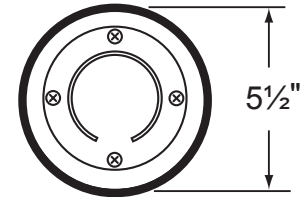

SPECIFICATION SHEET

PRODUCT # : CL-232 -AB

• Well Lights

• Cast Brass

Fixture Specifications:

- Housing:** Cast brass adjustable fixture, suspended inside a reversible PVC sleeve with both flat and angle-cut options on either end.
- Finish :** **AB- Antique Bronze.** Natural toning process. AB finish will vary due to artistic process.
- Lens:** Clear, tempered and heat resistant convex glass. Extra flat lens included.
- Socket:** Top grade ceramic bi-pin socket with retention clip.
- Lamp:** 12V, MR-16 halogen, 50W max. L-BAB-C20 (20w) standard. See below for available LED lamps.
- Gasket:** Silicone "O" ring seals faceplate to housing providing weather tight protection.

- Wiring:** Fixture is prewired with a 3-ft 18-2 SJT-W direct burial cord. Wire connector available separately. Gel filled wire nut CX-854 may be ordered to Corona Lighting.
- Mounting:** In-ground direct burial or concrete encasement.
- Electrical Notes:** A remote 12V transformer required, may be ordered to Corona Lighting separately. Voltage range for 12V halogen lamps are 11V-12.5V. Voltage range for LED lamps are 9V-17V.
- Warranty:** Limited lifetime warranty on brass fixture against manufacturer's defects.

3.5W, and 5W

AVAILABLE LED LAMPS

LAMP NUMBER	WATTS	BRAND	BEAM		COLOR & TEMP.	ORDER CODE
			SPREAD	LUMEN		
L-EDMR16-EP-3W-FL	3.5	EPISTAR	45° Flood	210	WW 2700K	MR16-EP-3W-FL
L-EDMR16-EP-5W-FL	5	EPISTAR	45° Flood	270	WW 2700K	MR16-EP-5W-FL
L-EDMR16-3W-WW-SP	3.5	CREE	15° Spot	210	WW 2700K	MR16-3W-WW-SP
L-EDMR16-3W-WW-FL	3.5	CREE	45° Flood	210	WW 2700K	MR16-3W-WW-FL
L-EDMR16-3W-WW-WF	3.5	CREE	60° Wide Flood	210	WW 2700K	MR16-3W-WW-WF
L-EDMR16-5W-WW-SP	5	CREE	15° Spot	270	WW 2700K	MR16-5W-WW-SP
L-EDMR16-5W-WW-FL	5	CREE	45° Flood	270	WW 2700K	MR16-5W-WW-FL
L-EDMR16-5W-WW-WF	5	CREE	60° Wide Flood	270	WW 2700K	MR16-5W-WW-WF