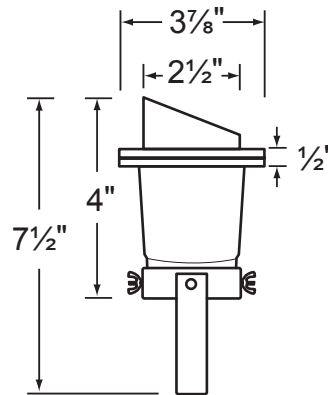

SPECIFICATION SHEET

PRODUCT # : CL-232 -AB

• Well Lights

• Cast Brass

Fixture Specifications:

- Housing:** Cast brass adjustable fixture, suspended inside a reversible PVC sleeve with both flat and angle-cut options on either end.
- Finish :** **AB- Antique Bronze.** Natural toning process. AB finish will vary due to artistic process.
- Lens:** Clear, tempered and heat resistant convex glass. Extra flat lens included.
- Socket:** Top grade ceramic bi-pin socket with retention clip.
- Lamp:** 12V, MR-16 halogen, 50W max. L-BAB-C20 (20w) standard. See below for available LED lamps.
- Gasket:** Silicone "O" ring seals faceplate to housing providing weather tight protection.

- Wiring:** Fixture is prewired with a 3-ft 18-2 SJT-W direct burial cord. Wire connector available separately. Gel filled wire nut CX-854 may be ordered to Corona Lighting.
- Mounting:** In-ground direct burial or concrete encasement.
- Electrical Notes:** A remote 12V transformer required, may be ordered to Corona Lighting separately. Voltage range for 12V halogen lamps are 11V-12.5V. Voltage range for LED lamps are 9V-17V.
- Warranty:** Limited lifetime warranty on brass fixture against manufacturer's defects.

3.5W, and 5W

AVAILABLE LED LAMPS

LAMP NUMBER	WATTS	BRAND	BEAM		COLOR & TEMP.	ORDER CODE
			SPREAD	LUMEN		
L-EDMR16-EP-3W-FL	3.5	EPISTAR	45° Flood	210	WW 2700K	MR16-EP-3W-FL
L-EDMR16-EP-5W-FL	5	EPISTAR	45° Flood	270	WW 2700K	MR16-EP-5W-FL
L-EDMR16-3W-WW-SP	3.5	CREE	15° Spot	210	WW 2700K	MR16-3W-WW-SP
L-EDMR16-3W-WW-FL	3.5	CREE	45° Flood	210	WW 2700K	MR16-3W-WW-FL
L-EDMR16-3W-WW-WF	3.5	CREE	60° Wide Flood	210	WW 2700K	MR16-3W-WW-WF
L-EDMR16-5W-WW-SP	5	CREE	15° Spot	270	WW 2700K	MR16-5W-WW-SP
L-EDMR16-5W-WW-FL	5	CREE	45° Flood	270	WW 2700K	MR16-5W-WW-FL
L-EDMR16-5W-WW-WF	5	CREE	60° Wide Flood	270	WW 2700K	MR16-5W-WW-WF