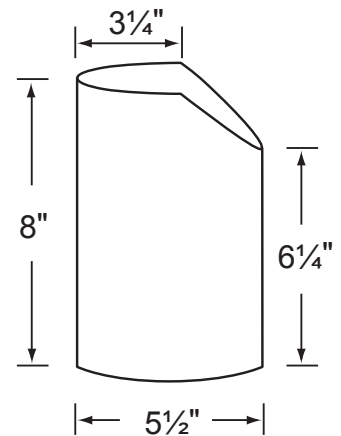

SPECIFICATION SHEET

PRODUCT # : CL-232 -AB

• Well Lights

• Cast Brass

Fixture Specifications:

- Housing:** Cast brass adjustable fixture, suspended inside a reversible PVC sleeve with both flat and angle-cut options on either end.
- Finish :** **AB- Antique Bronze.** Natural toning process. AB finish will vary due to artistic process.
- Lens:** Clear, tempered and heat resistant convex glass. Extra flat lens included.
- Socket:** Top grade ceramic bi-pin socket with retention clip.
- Lamp:** 12V, MR-16 halogen, 50W max. L-BAB-C20 (20w) standard. See below for available LED lamps.
- Gasket:** Silicone "O" ring seals faceplate to housing providing weather tight protection.

- Wiring:** Fixture is prewired with a 3-ft 18-2 SJT-W direct burial cord. Wire connector available separately. Gel filled wire nut CX-854 may be ordered to Corona Lighting.
- Mounting:** In-ground direct burial or concrete encasement.
- Electrical Notes:** A remote 12V transformer required, may be ordered to Corona Lighting separately. Voltage range for 12V halogen lamps are 11V-12.5V. Voltage range for LED lamps are 9V-17V.
- Warranty:** Limited lifetime warranty on brass fixture against manufacturer's defects.

3.5W, and 5W

AVAILABLE LED LAMPS

LAMP NUMBER	WATTS	BRAND	BEAM		COLOR & TEMP.	ORDER CODE
			SPREAD	LUMEN		
L-EDMR16-EP-3W-FL	3.5	EPISTAR	45° Flood	210	WW 2700K	MR16-EP-3W-FL
L-EDMR16-EP-5W-FL	5	EPISTAR	45° Flood	270	WW 2700K	MR16-EP-5W-FL
L-EDMR16-3W-WW-SP	3.5	CREE	15° Spot	210	WW 2700K	MR16-3W-WW-SP
L-EDMR16-3W-WW-FL	3.5	CREE	45° Flood	210	WW 2700K	MR16-3W-WW-FL
L-EDMR16-3W-WW-WF	3.5	CREE	60° Wide Flood	210	WW 2700K	MR16-3W-WW-WF
L-EDMR16-5W-WW-SP	5	CREE	15° Spot	270	WW 2700K	MR16-5W-WW-SP
L-EDMR16-5W-WW-FL	5	CREE	45° Flood	270	WW 2700K	MR16-5W-WW-FL
L-EDMR16-5W-WW-WF	5	CREE	60° Wide Flood	270	WW 2700K	MR16-5W-WW-WF