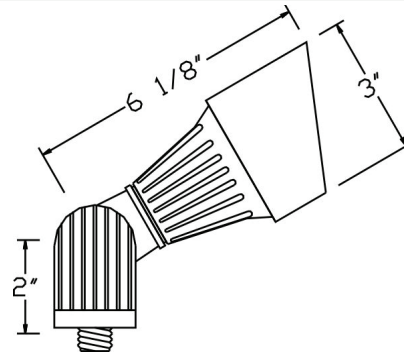

Catalog#: 1021
LARGE BULLET HOODED

Category Landscape Lighting
Page [G7](#)

Specifications:

Material Cast Aluminum
Voltage 12 Volts
Lamp type MR16 20W Lamp Included, 35W Max.
Lens type Tempered Glass Lens
Socket Premium grade Porcelain socket with Nickel contacts and Teflon-jacketed wire leads
Gasket Sealed with high grade weatherproof Silicone Gasket
Wiring Pre-wired with 24" SPT-1 Cord
Accessories Adjustable Key Knuckle
 GS-85 PVC Spike
 CO-3 Connector
Document [Installation Instructions](#)
Certifications